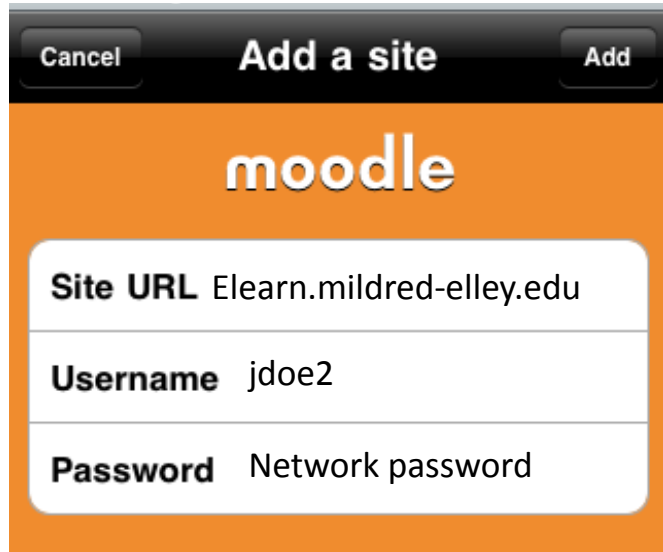

## Download the App!

Go to the app site on your phone and type in Moodle. Find the icon like the one to the left and download. It's free!

- ◆ Enter the site URL:  
elearn.mildred-elley.edu
- ◆ Enter your **user name**. For example, if your email address is **jdjoe2@students.mildred-elley.edu**, you will type in **jdjoe2**.
- ◆ Your password is your **network password**, the one you use to log onto the computers on campus.

Click on MY COURSES to see your coursework for your online classes.

**Please note:**

**You cannot...**

Post to forums, submit assignments, open a chat conversation, or take tests or quizzes using the app.