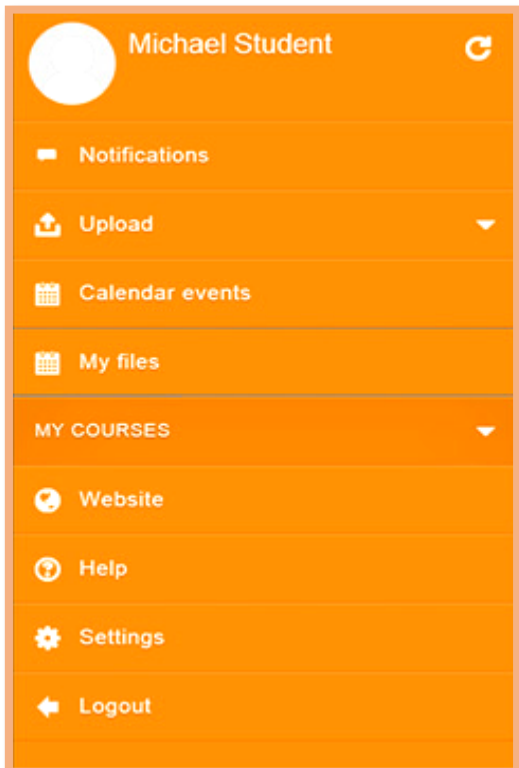

## Download the App!

Go to the app site on your phone and type in Moodle. Find the icon like the one to the left and download. It's free!

- ◆ Enter the site URL:  
elearn.mildred-elley.edu
- ◆ Enter your **user name**. For example, if your email address is **jdjoe2@students.mildred-elley.edu**, you will type in **jdjoe2**.
- ◆ Your password is your **network password**, the one you use to log onto the computers on campus.

Click on MY COURSES to see your coursework for your online classes.

**Please note:**

**You cannot...**

Post to forums, submit assignments, open a chat conversation, or take tests or quizzes using the app.